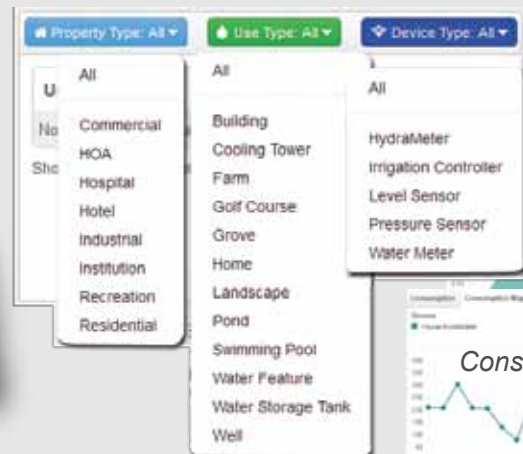

Your Foundation for Smart Water Management

*Flexible, Scalable Configurations for
Flexible, Scalable Applications: Indoors or Out!*

24 Hour
Protection
Leak Detection

Flow Mapping

Consumption Maps

Real Time Monitoring

Compatible with 3rd party equipment!

Remote Valve Control

Plumb

Connect

Control

Cutting edge technology. Installation easy as 1-2-3.

Smart Water Management Does **NOT** start with an Irrigation Controller.

Irrigation Controllers are for Sprinklers!